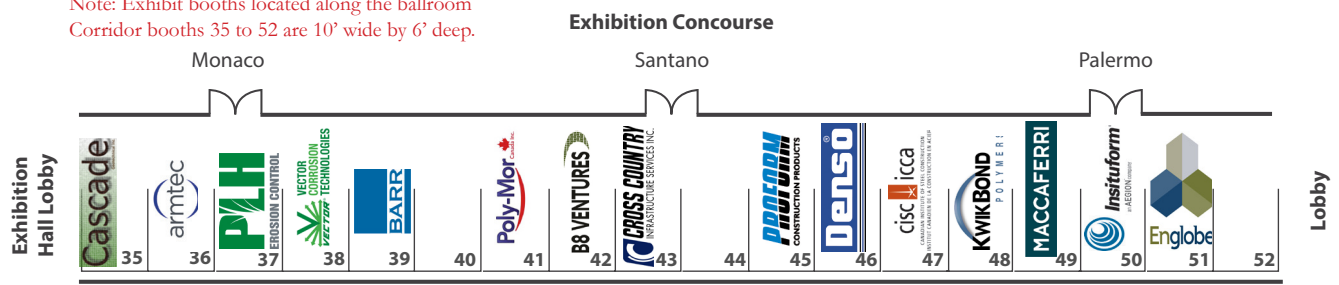

# Tradeshow Floor Map

Note: This layout is not to scale. Locations of the booths are accurate

Note: Exhibit booths located along the ballroom Corridor booths 35 to 52 are 10' wide by 6' deep.

Note: This layout is not to scale. Locations of the booths are accurate.