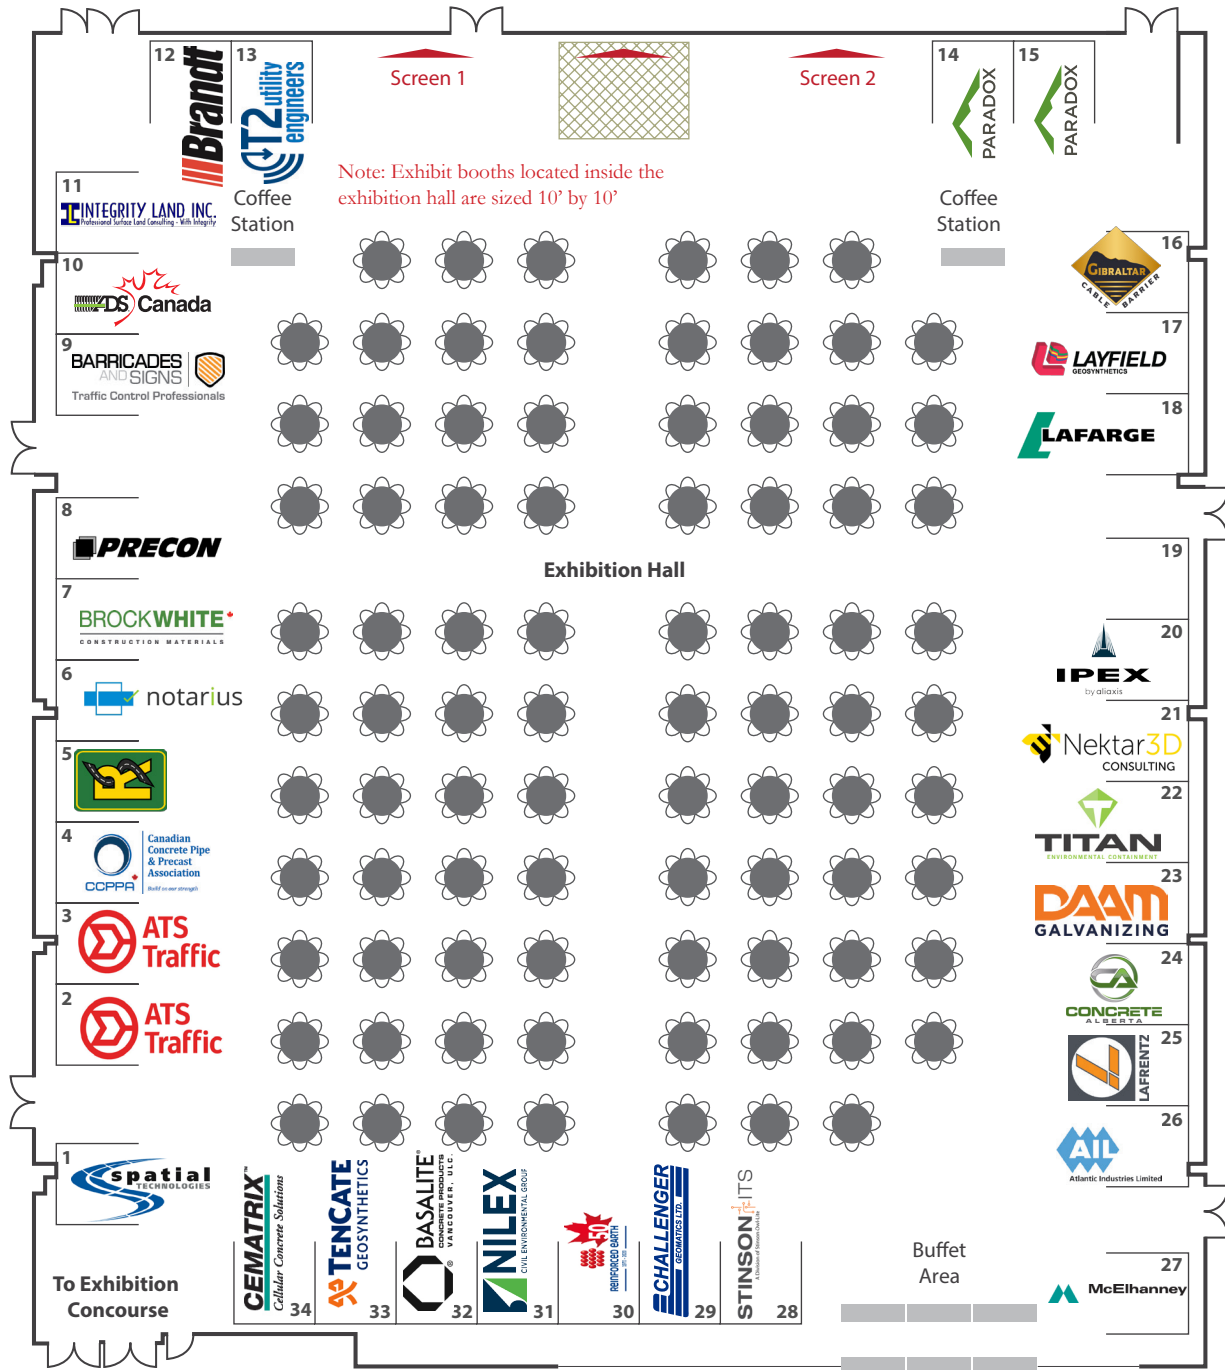

# Tradeshow Floor Map

Note: This layout is not to scale. Locations of the booths are accurate

Note: Exhibit booths located along the ballroom Corridor booths 35 to 52 are 10' wide by 6' deep.

Note: This layout is not to scale. Locations of the booths are accurate.